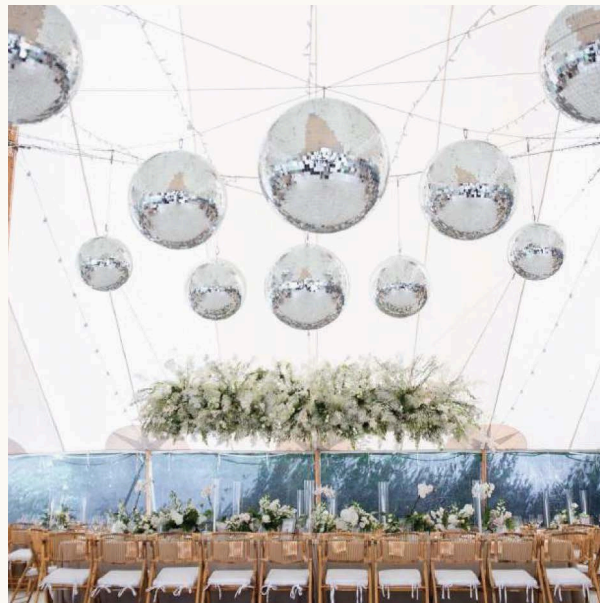

Disco Ball

12" · 16" · 24" · 30"