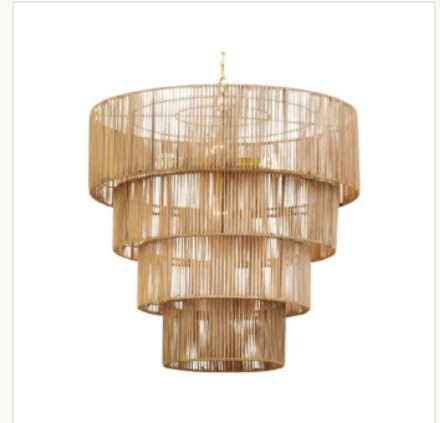

AVAILABLE AS A SINGLE OR
DOUBLE BAY

Center Pole Draping

Concealing the structure within

Center poles are among the most visible structural elements inside a tent. Draping conceals these supports with fabric for a softer, more polished look — pairing naturally with chandeliers and ceiling draping for a cohesive design throughout.

PAIRS WITH CEILING & SIDE POLE DRAPING

A large white tent with a chandelier and floral decorations. The tent is set up on a grassy area, and the interior is decorated with a large chandelier, floral arrangements, and string lights. The text "Lighting Installations" is overlaid in the center of the image.

Lighting Installations

LIGHTING · COLLECTION

Coastal

Woven rattan and bamboo pendants — natural texture and warm, filtered light, at home under sailcloth and greenery.

Meadow Pendant

17"H x 24"D

Moonlight Pendant

20"H x 24"D · 24"H x 24"D

Boho Pendant

27"H x 26"D

Newbery Pendant

15"H x 20"D

Leran Pendant

21"H x 20"D

Merri Pendant