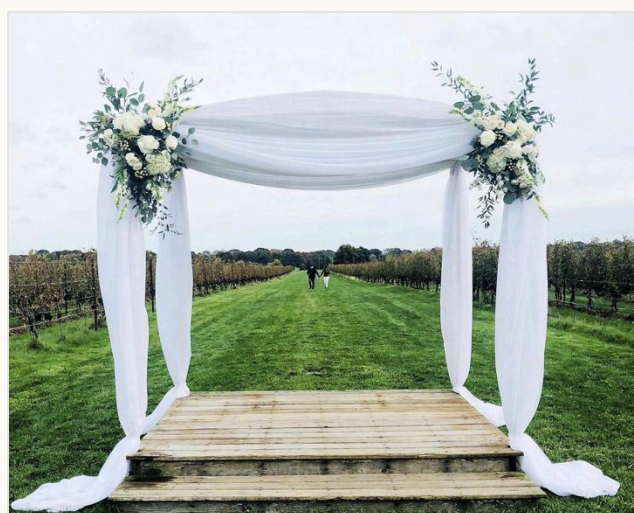

4-Post Canopy
MULTIPLE COLORS AVAILABLE