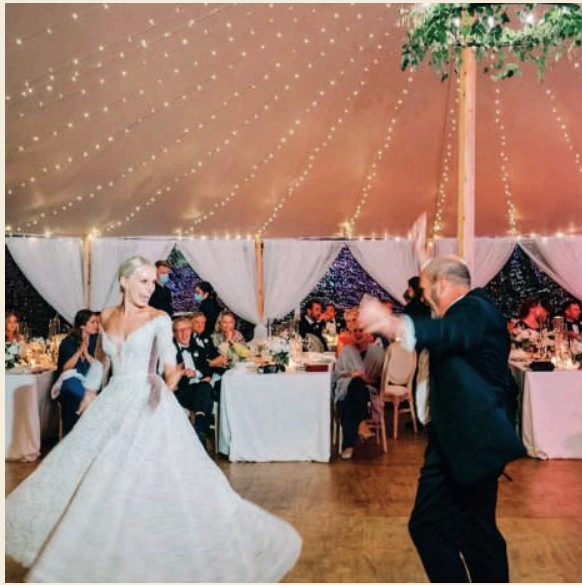

CUSTOM FABRIC COLORS
AVAILABLE

Hanging Cloud Ceiling

A modern take on traditional tent draping — dramatic movement, visual depth, and a weightless, cloud-like feel that becomes a striking focal point overhead.

AVAILABLE IN DIFFERENT SIZES & COLORS

Side Pole Draping

Open views, softened lines

Designed to soften tent architecture while maintaining open views and natural light — a quiet, elegant frame that keeps the outdoors in view.

27" H x 38" W

Empire Beaded Chandelier

32" H x 22" W

Wrought Iron Chandelier

37" H x 34" W

A ceiling full of light

Twinkle Lighting

Bistro Lighting