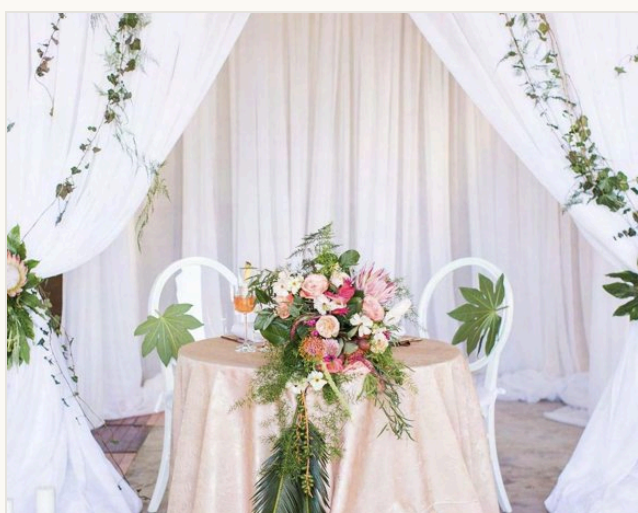

4-Post Chuppah with Ceiling Draping