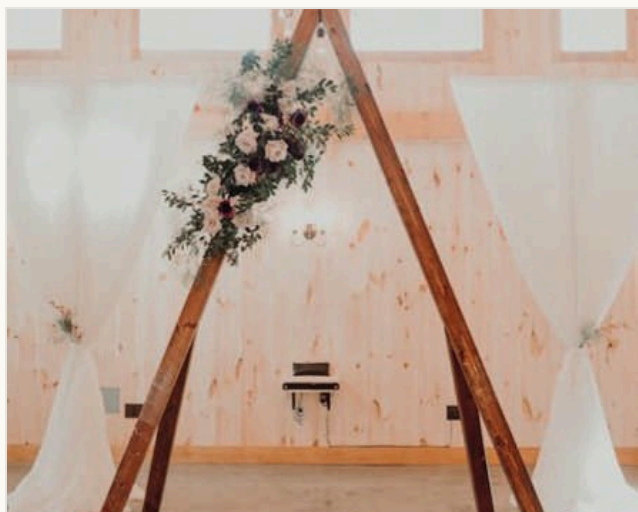

Arches & Canopies

Triangular Arch