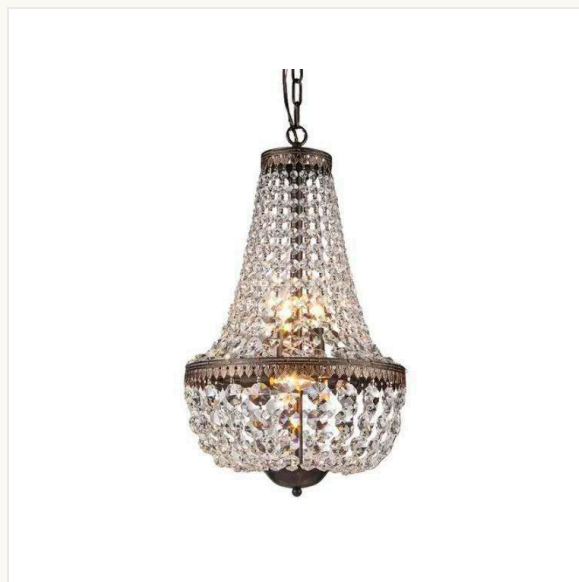

20"H x 16"D

LIGHTING · COLLECTION

Crystal & Gold

Empire crystal, faceted globes, and warm gilded pendants — timeless glamour suspended overhead.

3' Crystal Empire
Chandelier

34" H x 20" D

Crystal Empire Chandelier

22" H x 14" D

Crystal Globe Chandelier

16" D · 20" D

Crystal Chandelier

SILVER & SOFT GOLD · 8 / 10 / 15 LIGHTS

Gold Hemisphere
Chandelier

30"H x 26"W

Gold Star Pendant