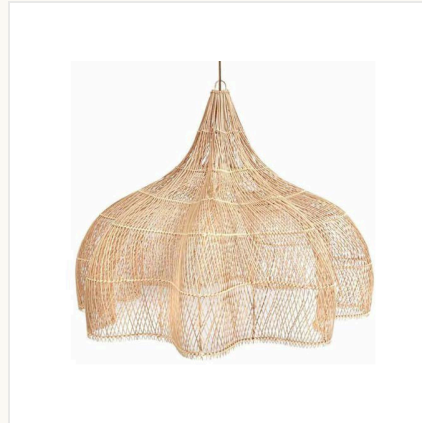

AVAILABLE AS A SINGLE OR
DOUBLE BAY

Center Pole Draping

Concealing the structure within

Center poles are among the most visible structural elements inside a tent. Draping conceals these supports with fabric for a softer, more polished look — pairing naturally with chandeliers and ceiling draping for a cohesive design throughout.

Lighting Installations

LIGHTING · COLLECTION

Coastal

Woven rattan and bamboo pendants — natural texture and warm, filtered light, at home under sailcloth and greenery.

Meadow Pendant

17"H x 24"D

Moonlight Pendant

20"H x 24"D · 24"H x 24"D

Boho Pendant

27"H x 26"D

Newbery Pendant

15"H x 20"D

Leran Pendant

21"H x 20"D

Merri Pendant