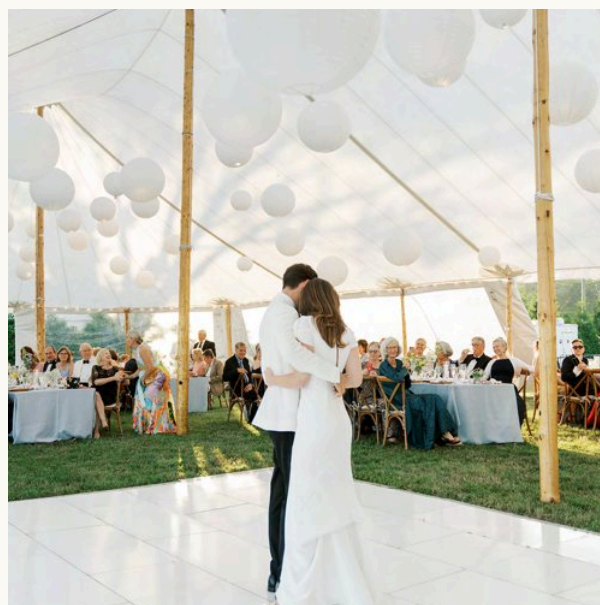

Assorted Paper Lanterns

CURATED GROUPINGS