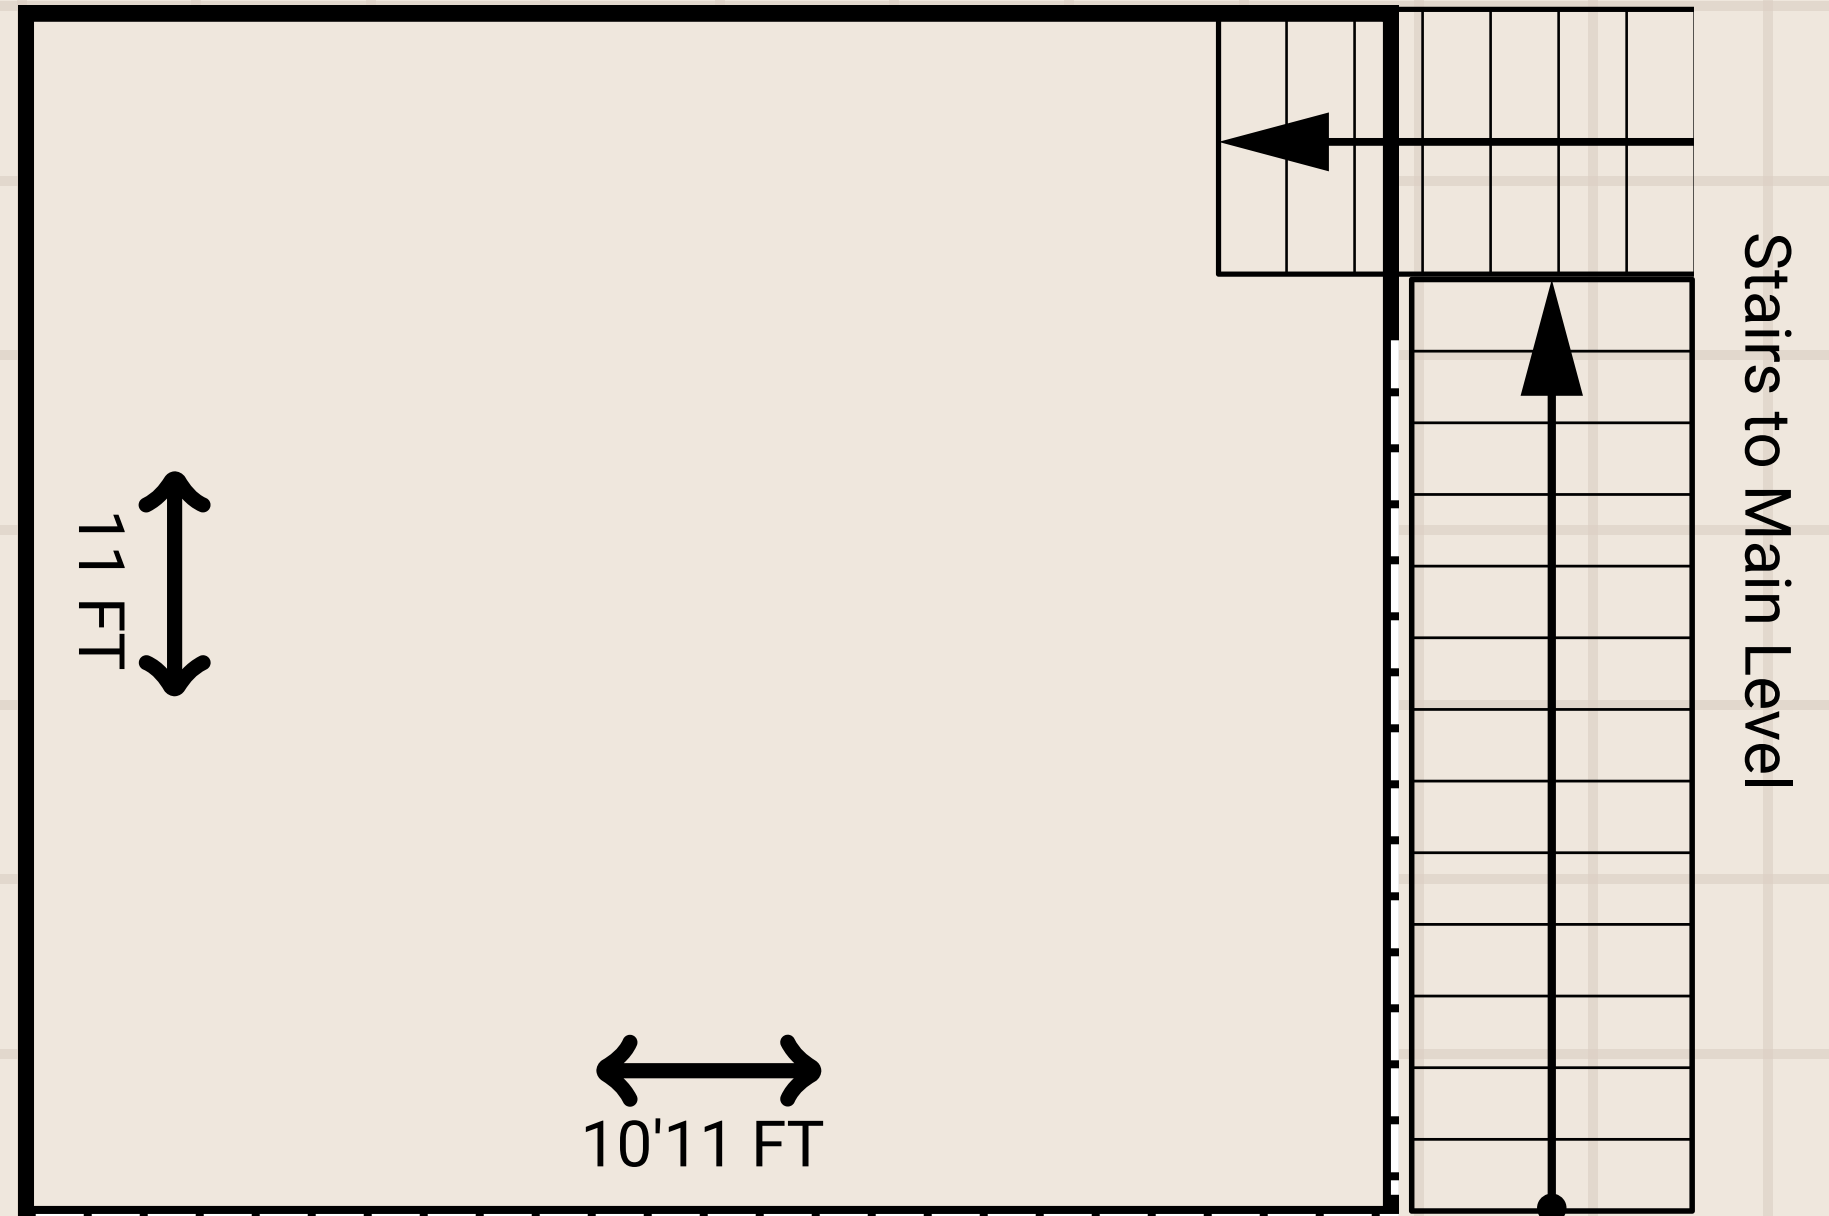

# Main Floor

Indoor space 240 sq ft

25FT Ceiling Height

[hello@lagaleria.ca](mailto:hello@lagaleria.ca)

[@lagaleria.ca](https://www.instagram.com/lagaleria.ca)

15 Glebe St Unit 101, Cambridge ON

←→  
**Glebe Street**

# Mezzanine

---

Space 85 sq ft

Open to the main studio below.  
Ideal as a styled bridal suite,  
getting-ready space, quiet  
workspace, or editorial  
backdrop.

[hello@lagaleria.ca](mailto:hello@lagaleria.ca)