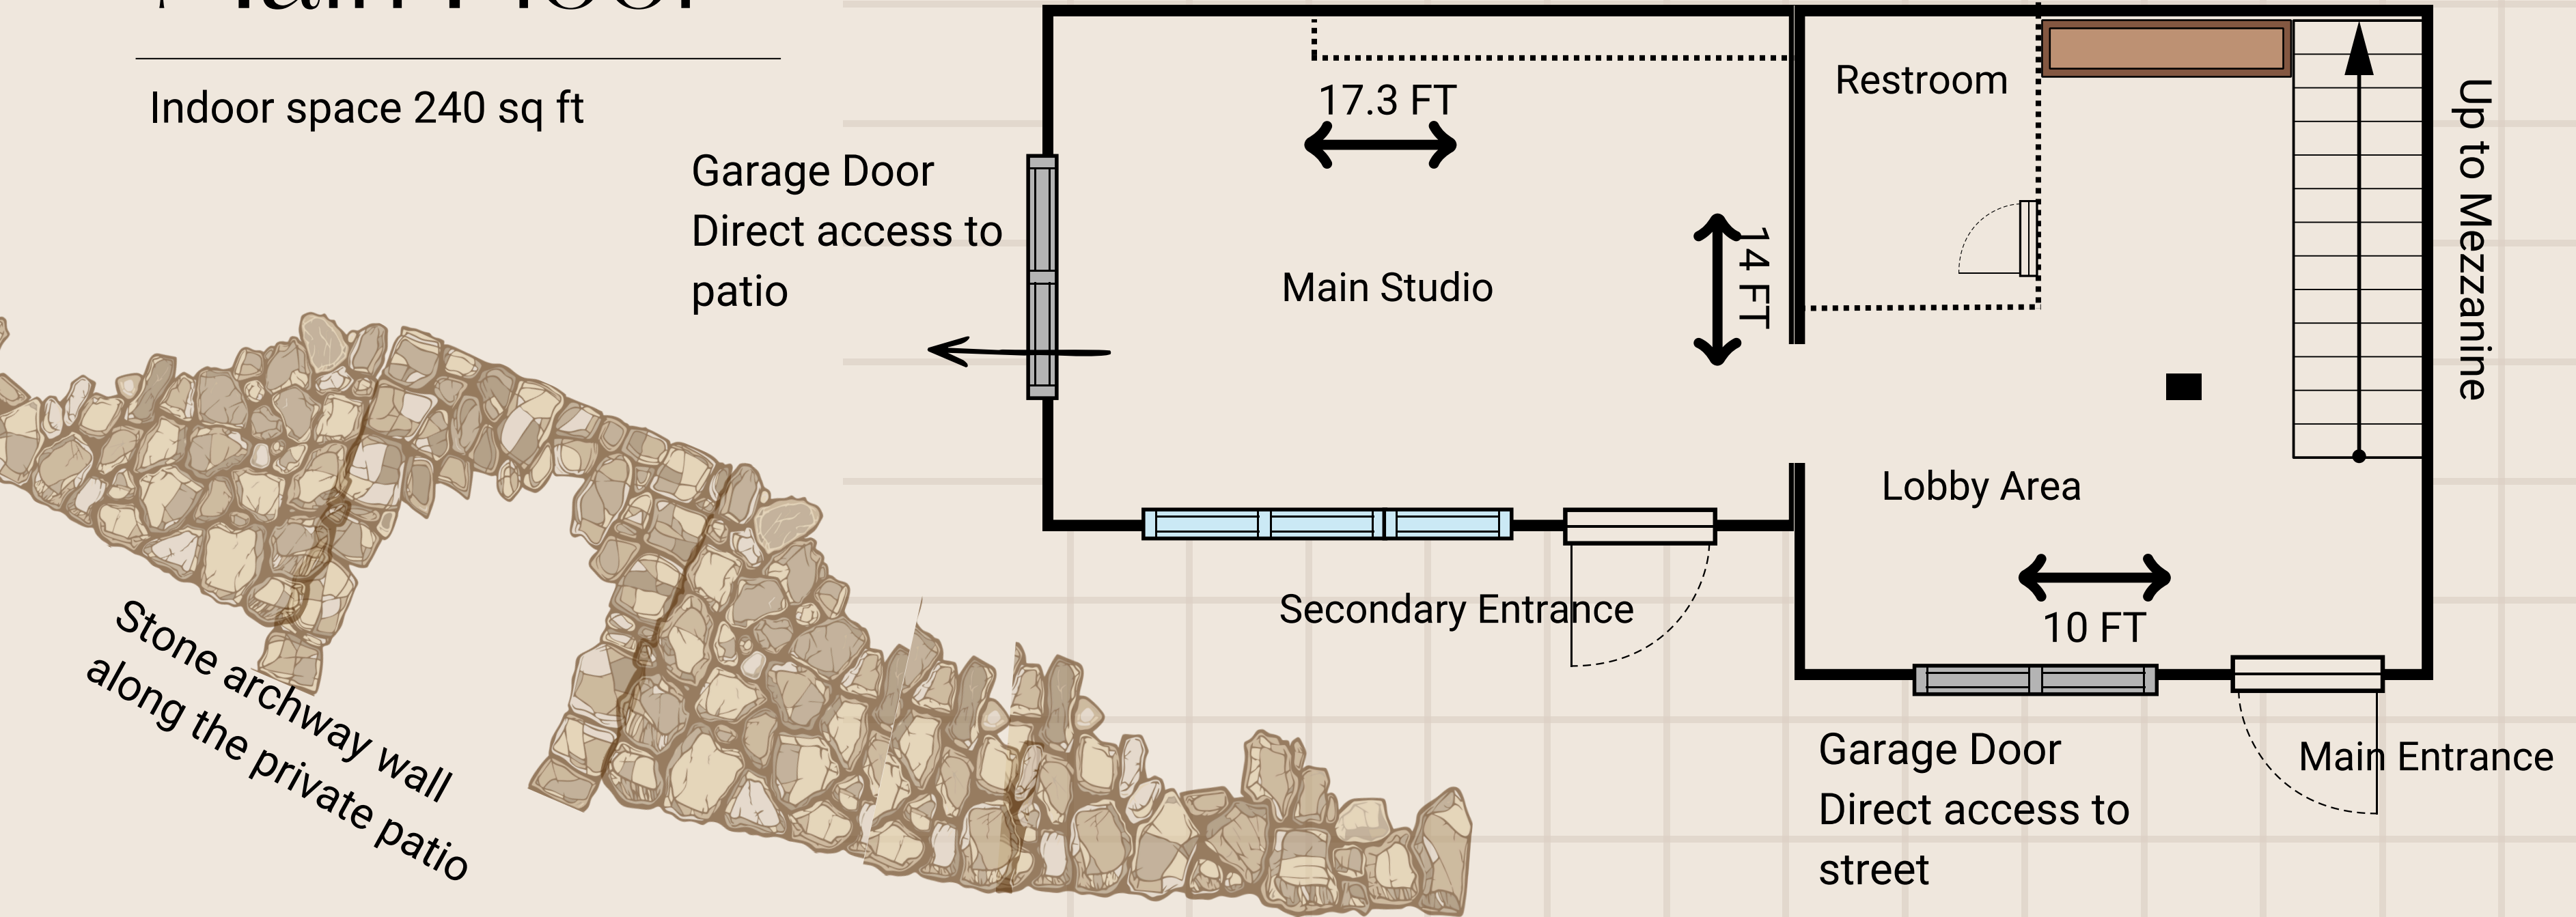

# Main Floor

Indoor space 240 sq ft

25FT Ceiling Height

[hello@lagaleria.ca](mailto:hello@lagaleria.ca)

[@lagaleria.ca](https://www.instagram.com/lagaleria.ca)

15 Glebe St Unit 101, Cambridge ON

←→  
**Glebe Street**

# Mezzanine

---

Space 85 sq ft

Open to the main studio below.  
Ideal as a styled bridal suite,  
getting-ready space, quiet  
workspace, or editorial  
backdrop.

[hello@lagaleria.ca](mailto:hello@lagaleria.ca)