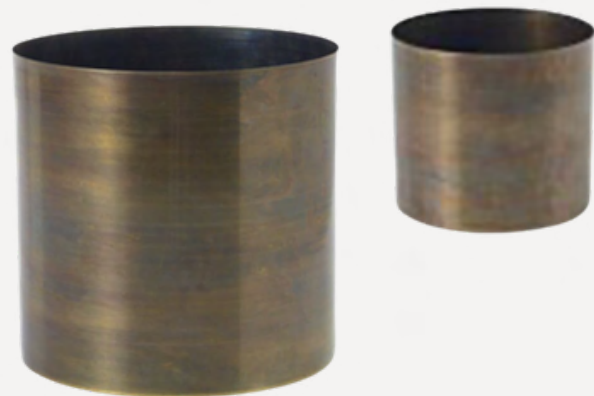

metallic BRASS/GOLDS/MERCURY