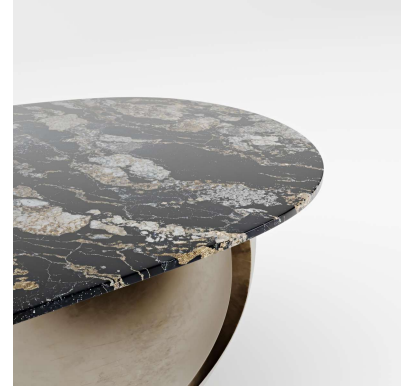

P A R I S I I

BREATHE COCKTAIL TABLE

*PRODUCT SHOWN MAY NOT DEPICT STANDARD OFFERING

TECHNICAL DRAWINGS

DIMENSIONS

MEASUREMENTS ARE APPROXIMATE

Overall Width: 63"
Overall Height: 21"
Overall Depth: 36"

Base Finish : Light Gazelle, Silver Storm

Top - Natural Stone:

- Available in all of our stone finishes /see Finishes and Fabrics page

Light Gazelle

Silver Storm

scroll for detail

Sculptural meditation in metal and stone

A sculptural meditation in form and finish, the Breathe Table captures the essence of stillness through movement. Its organically shaped base is cast in metal and finished using a multi-step luxury automotive process—an exacting sequence of primer coats, layered pigment, clear coats, and a final hand-applied wax. The result is a luminous, refined surface with depth and subtle reflection, offered in two custom finishes: Light Gazelle and Silver Storm.

Above, an elegant oval top is cut from a slab of Granite Titanium Gold, its natural movement and tonal variation echoing the fluidity of the base below. The contrast between the precision of the finish and the organic character of the stone creates a quiet tension—solid yet fluid, grounded yet weightless.

The Breathe Table is both object and experience: a moment of pause rendered in material. Designed as a sculptural centerpiece, it invites reflection through proportion, surface, and the quiet choreography of form.