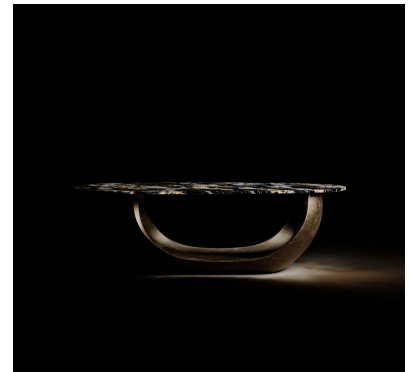

P A R I S I I

BREATHE COCKTAIL TABLE

*PRODUCT SHOWN MAY NOT DEPICT STANDARD OFFERING

TECHNICAL DRAWINGS

DIMENSIONS

MEASUREMENTS ARE APPROXIMATE

Overall Width: 63"
Overall Height: 21"
Overall Depth: 36"

Base Finish : Light Gazelle, Silver Storm

Top - Natural Stone:

- Available in all of our stone finishes /see Finishes and Fabrics page

Light Gazelle

Silver Storm

scroll for detail

Sculptural meditation in metal and stone

A sculptural meditation in form and finish, the Breathe Table captures the essence of stillness through movement. Its organically shaped base is cast in metal and finished using a multi-step luxury automotive process—an exacting sequence of primer coats, layered pigment, clear coats, and a final hand-applied wax. The result is a luminous, refined surface with depth and subtle reflection, offered in two custom finishes: Light Gazelle and Silver Storm.

Above, an elegant oval top is cut from a slab of Granite Titanium Gold, its natural movement and tonal variation echoing the fluidity of the base below. The contrast between the precision of the finish and the organic character of the stone creates a quiet tension—solid yet fluid, grounded yet weightless.

The Breathe Table is both object and experience: a moment of pause rendered in material. Designed as a sculptural centerpiece, it invites reflection through proportion, surface, and the quiet choreography of form.