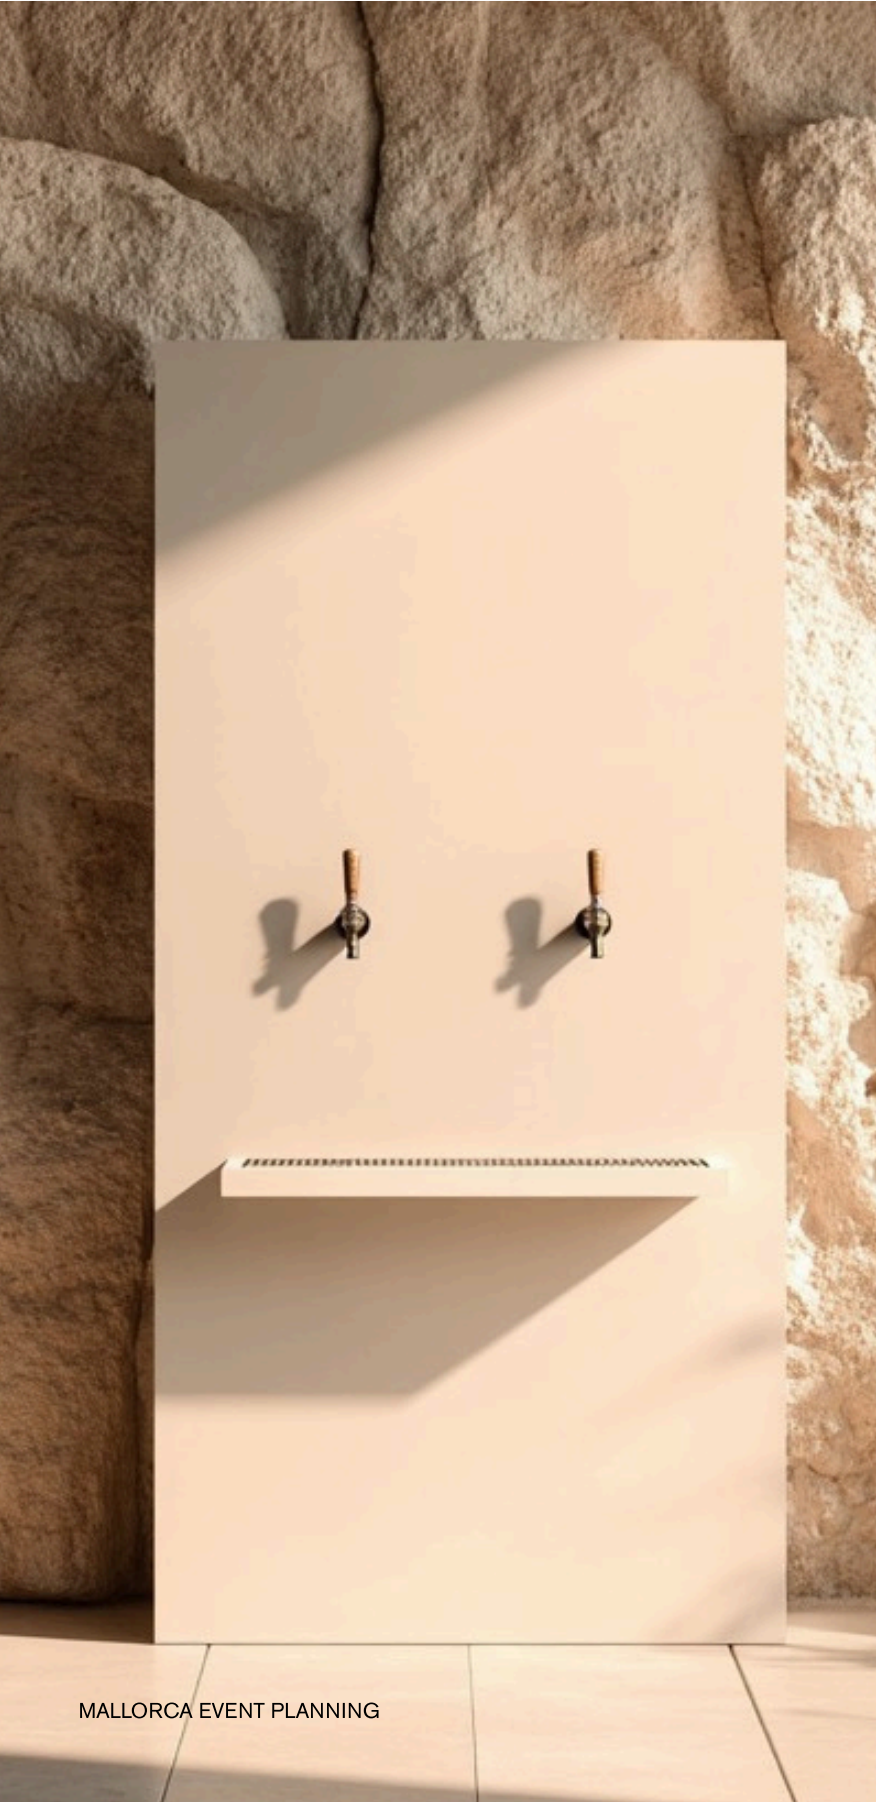

DRINKING WALLS

Our Drinking Walls combine functionality and aesthetics in a refined and elegant way. Whether for champagne, beer, or an interactive service moment, they blend seamlessly into the overall event design and create a true highlight for your guests. The result is a memorable guest experience that is both visually striking and thoughtfully executed.

IDEAL FOR:

- WEDDINGS
- BIRTHDAYS
- BACHELOR & BACHELORETTE CELEBRATIONS
- CORPORATE EVENTS

INCLUDED:

- DELIVERY ACROSS MALLORCA
- SETUP AND DISMANTLING
- COLLECTION
- BRIEF ON-SITE INTRODUCTION

OPTIONAL ADD-ONS:

- PERSONALIZATION WITH A NAME, INITIALS OR LOGO
- KEGS

REQUIRED ON-SITE:

- LEVEL GROUND
- NEARBY POWER OUTLET (DEPENDING ON THE MODEL)