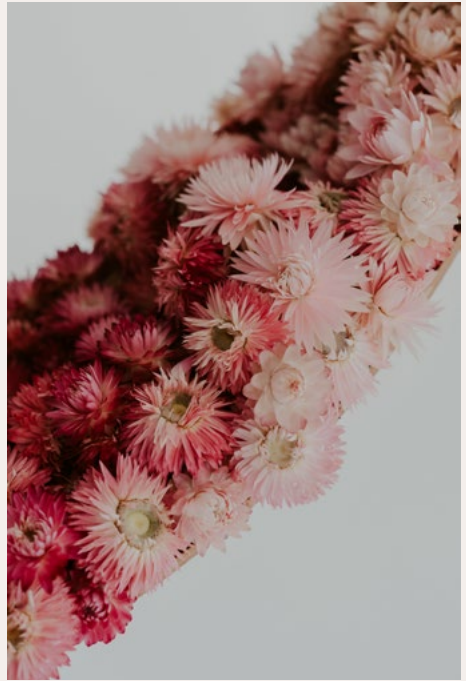

Sunset Mirror

*Ash veneer framed mirror and naturally
dried paper daisies
80cm diameter*

\$850

Snow Berry Mirror

*Walnut veneer framed mirror and
naturally dried paper daisies
60cm diameter*

\$680

Sorbet Mirror