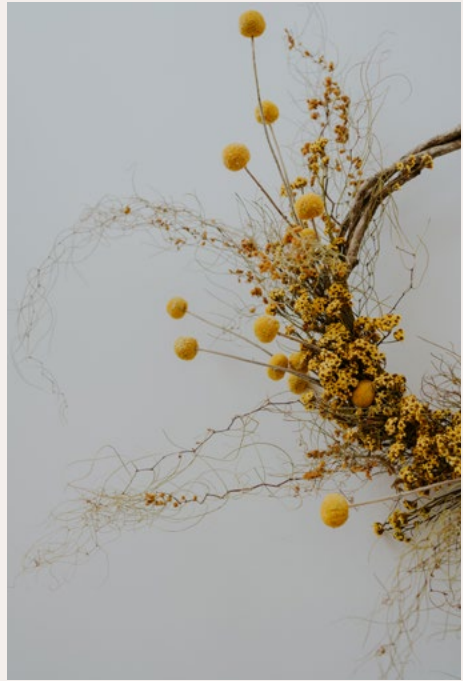

\$480

Native Sago & Abel Star Wreath

*Naturally dried botanical materials,
handmade vine wreath, hand dyed silk
ribbon*

Approx dimensions 60x50cm

Not for sale

**Billys, Zig Zag Wattle & South
Australian Daisy Wreath**