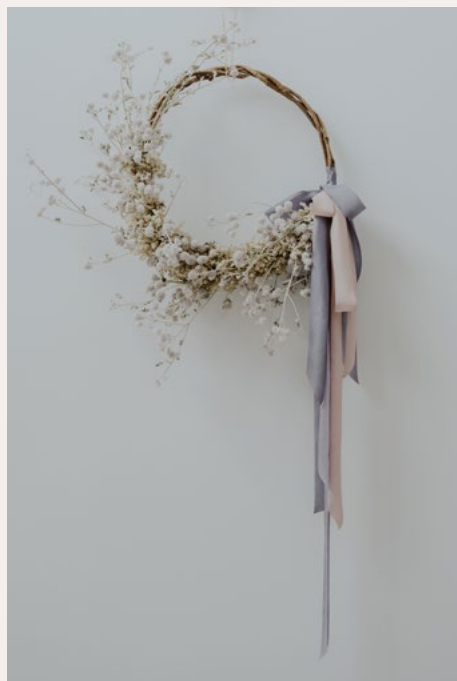

Native Sago & Abel Star Wreath

*Naturally dried botanical materials,
handmade vine wreath, hand dyed silk
ribbon*

Approx dimensions 60x50cm

Not for sale