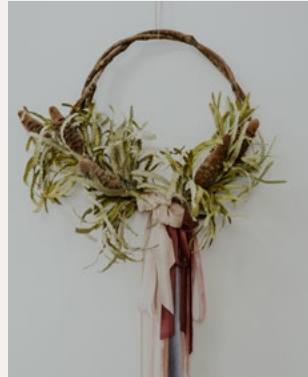

THE ARTISTS

RHIANNON BERRY

Rhiannon Berry is an artist working with flowers. She is particularly interested in exploring intersections between traditional craft techniques and contemporary art practice, as well as working on collaborative projects. She believes that creative engagement and forms of artistic expression are fundamental to a sense of wellbeing and runs a mentoring program and creative activities based around this philosophy. She has a long held interest in all aspects of art, design and contemporary craft, and enjoys approaching the world with a curious eye, finding beauty in the unusual and unexpected.