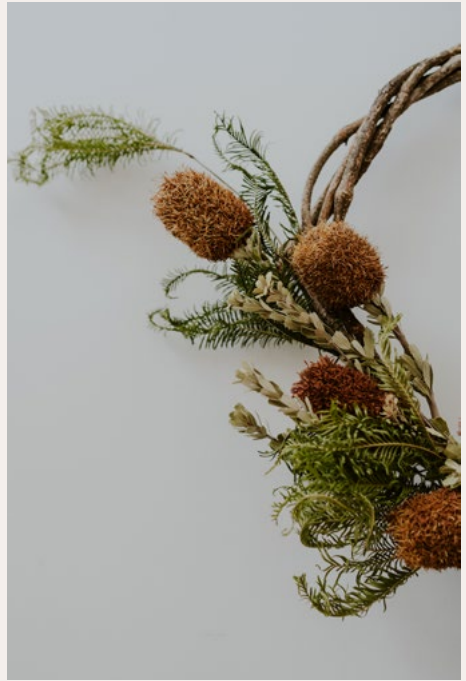

\$450

Billy Button Burst Wreath

*Naturally dried botanical materials,
handmade vine wreath, hand dyed silk
ribbon*

Approx dimensions 70x50cm

\$450

Tetragona & Ammobium Daisy Wreath

*Naturally dried botanical materials,
handmade vine wreath, hand dyed silk
ribbon
Approx dimensions 70x50cm*

\$480

Native Sago & Abel Star Wreath

*Naturally dried botanical materials,
handmade vine wreath, hand dyed silk
ribbon*

Approx dimensions 60x50cm

Not for sale

**Billys, Zig Zag Wattle & South
Australian Daisy Wreath**

*Naturally dried botanical materials,
handmade vine wreath, hand dyed silk
ribbon
Approx dimensions 70x50cm*

\$540

Brown Banksias & Fern Wreath

*Naturally dried botanical materials,
handmade vine wreath, hand dyed silk
ribbon*