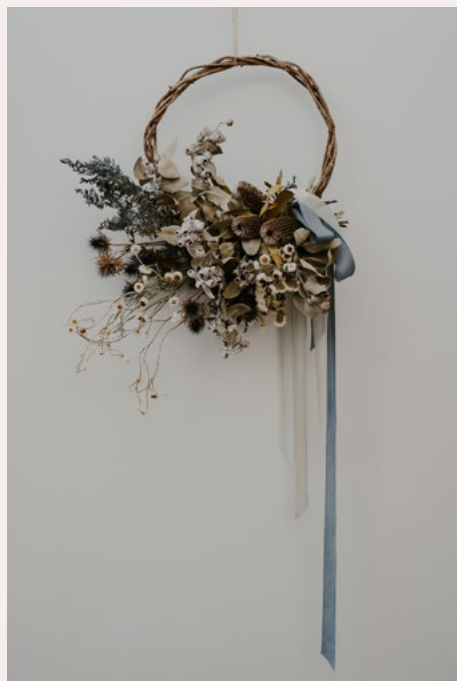

*Walnut veneer framed mirror and
naturally dried paper daisies
60cm diameter*

\$650

Rainbow Mirror

*Walnut veneer framed mirror and
naturally dried paper daisies
60cm diameter*

\$580

Pink Protea #1 Wreath

*Naturally dried botanical materials,
handmade vine wreath, hand dyed silk
ribbon
Approx dimensions 60x50cm*

\$460

Hookeriana Banksia, Sage Wreath

*Naturally dried botanical materials,
handmade vine wreath, hand dyed silk
ribbon
Approx dimensions 70x50cm*

\$440

Plagiocarpa and Tetragona, Blue Wreath

*Naturally dried botanical materials,
handmade vine wreath, hand dyed silk
ribbon*