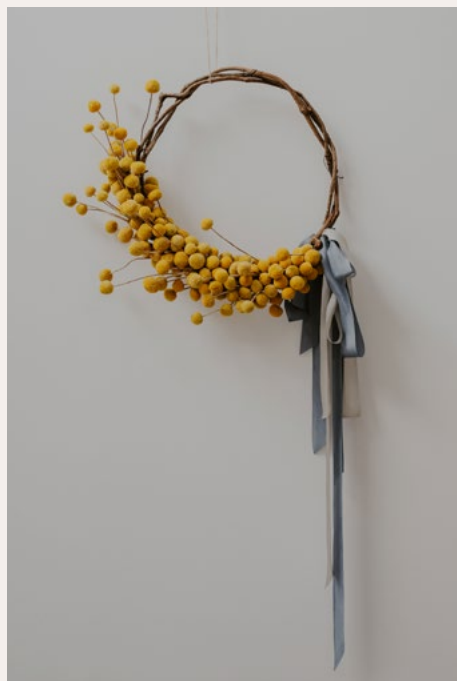

Approx dimensions 65x50cm

\$540

Hookeriana Banksia, Buttercup Wreath

*Naturally dried botanical materials,
handmade vine wreath, hand dyed silk
ribbon
Approx dimensions 60x60cm*

\$490

Pink Protea #2 Wreath

*Naturally dried botanical materials,
handmade vine wreath, hand dyed silk
ribbon
Approx dimensions 70x47cm*

\$450

Hookeriana Banksia, Putty Wreath

*Naturally dried botanical materials,
handmade vine wreath, hand dyed silk
ribbon
Approx dimensions 70x60cm*

\$450

Billy Button Burst Wreath

*Naturally dried botanical materials,
handmade vine wreath, hand dyed silk
ribbon*

Approx dimensions 70x50cm

\$450

Tetragona & Ammobium Daisy Wreath

*Naturally dried botanical materials,
handmade vine wreath, hand dyed silk
ribbon
Approx dimensions 70x50cm*