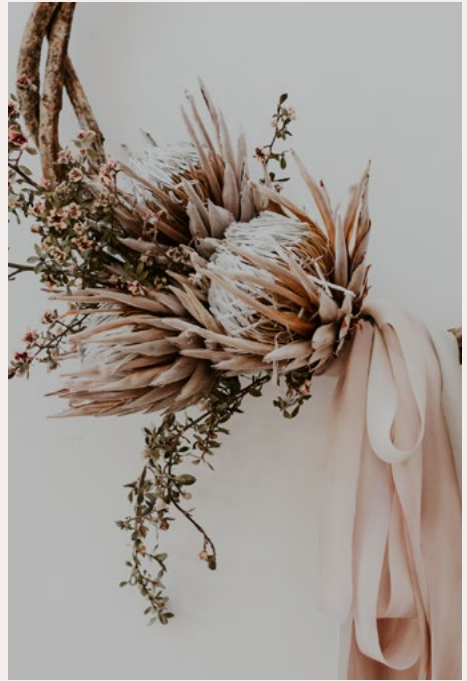

Approx dimensions 65x50cm

\$540

Hookeriana Banksia, Buttercup Wreath

*Naturally dried botanical materials,
handmade vine wreath, hand dyed silk
ribbon
Approx dimensions 60x60cm*

\$490

Pink Protea #2 Wreath

*Naturally dried botanical materials,
handmade vine wreath, hand dyed silk
ribbon
Approx dimensions 70x47cm*

\$450

Hookeriana Banksia, Putty Wreath

*Naturally dried botanical materials,
handmade vine wreath, hand dyed silk
ribbon
Approx dimensions 70x60cm*