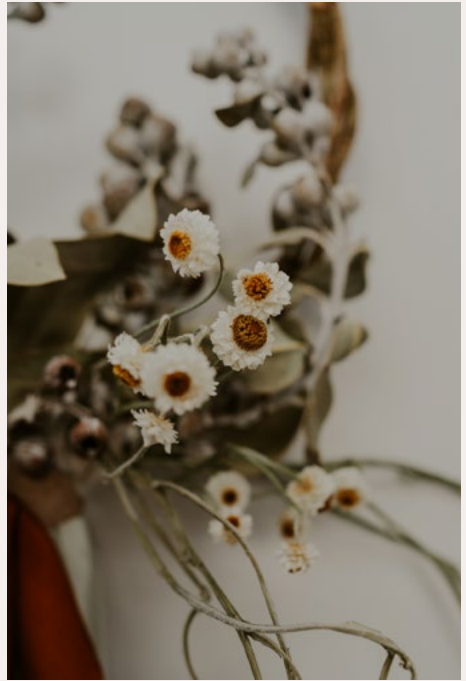

\$450

Billy Button Burst Wreath

*Naturally dried botanical materials,
handmade vine wreath, hand dyed silk
ribbon*

Approx dimensions 70x50cm

\$450

Tetragona & Ammobium Daisy Wreath

*Naturally dried botanical materials,
handmade vine wreath, hand dyed silk
ribbon
Approx dimensions 70x50cm*