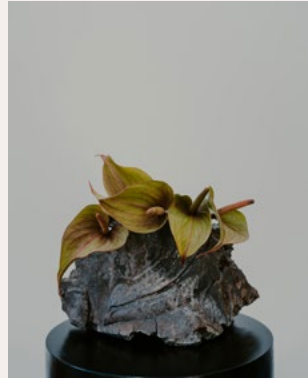

LAUREN SUTTON

Lauren Sutton is a Canberra based photographer focusing on capturing the people and landscapes that make Canberra special. Lauren's photography style takes a documentary approach with a strong emphasis on storytelling.

She has photographed many people at important moments and transitions in their lives, and values the privilege of being part of this journey.

Lauren was a finalist in the National Photographic Portrait Prize 2022.

www.laurensutton.com