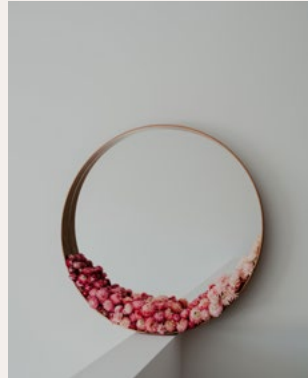

THE ARTISTS

RHIANNON BERRY

Rhiannon Berry is an artist working with flowers. She is particularly interested in exploring intersections between traditional craft techniques and contemporary art practice, as well as working on collaborative projects. She believes that creative engagement and forms of artistic expression are fundamental to a sense of wellbeing and runs a mentoring program and creative activities based around this philosophy. She has a long held interest in all aspects of art, design and contemporary craft, and enjoys approaching the world with a curious eye, finding beauty in the unusual and unexpected.