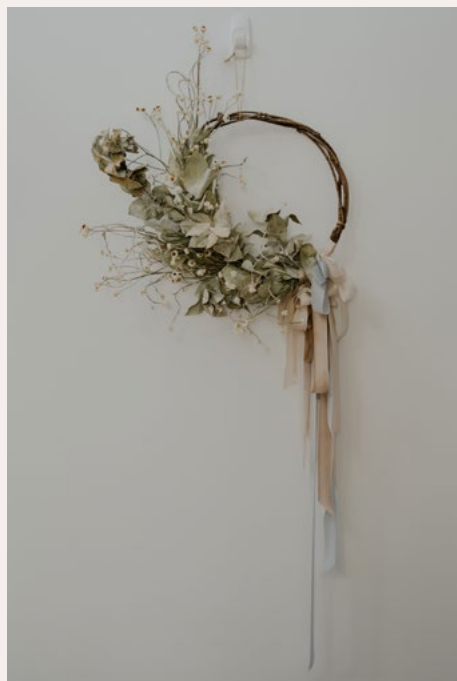

*Naturally dried botanical materials,
handmade vine wreath, hand dyed silk
ribbon
Approx dimensions 70x50cm*

\$540

Brown Banksias & Fern Wreath

*Naturally dried botanical materials,
handmade vine wreath, hand dyed silk
ribbon*

Approx dimensions 70x50cm

\$520

South Australian Daisy, White Wreath

*Naturally dried botanical materials,
handmade vine wreath, hand dyed silk
ribbon
Approx dimensions 60x50cm*

\$520

Banksia Bad Boy Wreath

*Naturally dried botanical materials,
handmade vine wreath, hand dyed silk
ribbon
Approx dimensions 70x50cm*

\$520

Eucalyptus Macrocarpa & Ammobiums
Wreath

*Naturally dried botanical materials,
handmade vine wreath, hand dyed silk
ribbon*