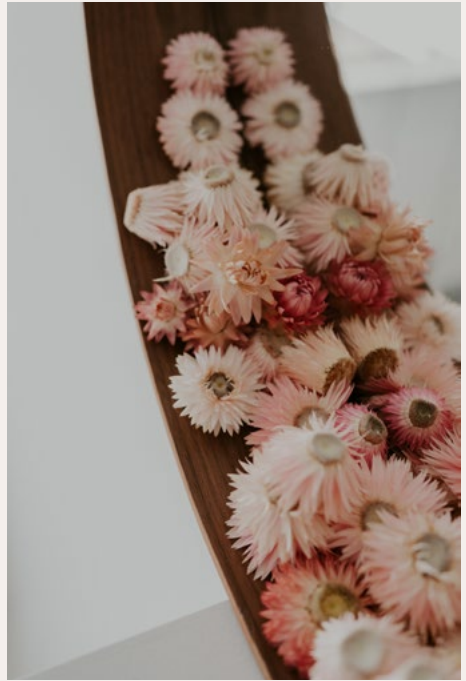

\$630

Paprika Mirror

*Walnut veneer framed mirror and
naturally dried paper daisies
60cm diameter*

\$750

Anemone Mirror

*Walnut veneer framed mirror and
naturally dried paper daisies
60cm diameter*

\$620

Blush Mirror