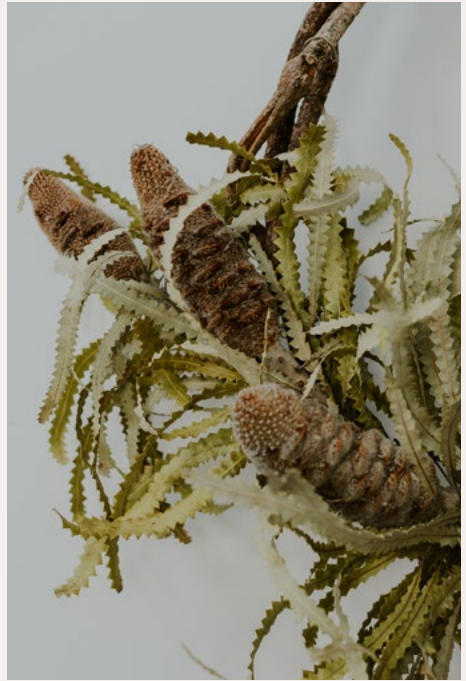

*Naturally dried botanical materials,
handmade vine wreath, hand dyed silk
ribbon
Approx dimensions 70x50cm*

\$540

Brown Banksias & Fern Wreath

*Naturally dried botanical materials,
handmade vine wreath, hand dyed silk
ribbon*

Approx dimensions 70x50cm

\$520

South Australian Daisy, White Wreath

*Naturally dried botanical materials,
handmade vine wreath, hand dyed silk
ribbon
Approx dimensions 60x50cm*

\$520

Banksia Bad Boy Wreath

*Naturally dried botanical materials,
handmade vine wreath, hand dyed silk
ribbon
Approx dimensions 70x50cm*

\$520

Eucalyptus Macrocarpa & Ammobiums
Wreath

*Naturally dried botanical materials,
handmade vine wreath, hand dyed silk
ribbon*