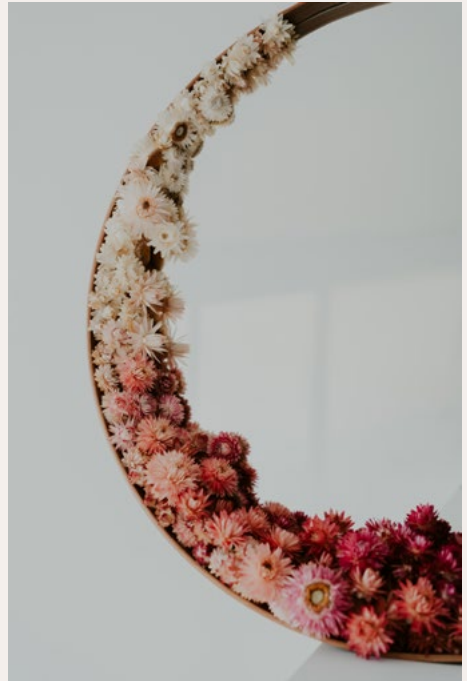

Sunset Mirror

*Ash veneer framed mirror and naturally
dried paper daisies
80cm diameter*

\$850

Snow Berry Mirror

*Walnut veneer framed mirror and
naturally dried paper daisies
60cm diameter*

\$680

Sorbet Mirror