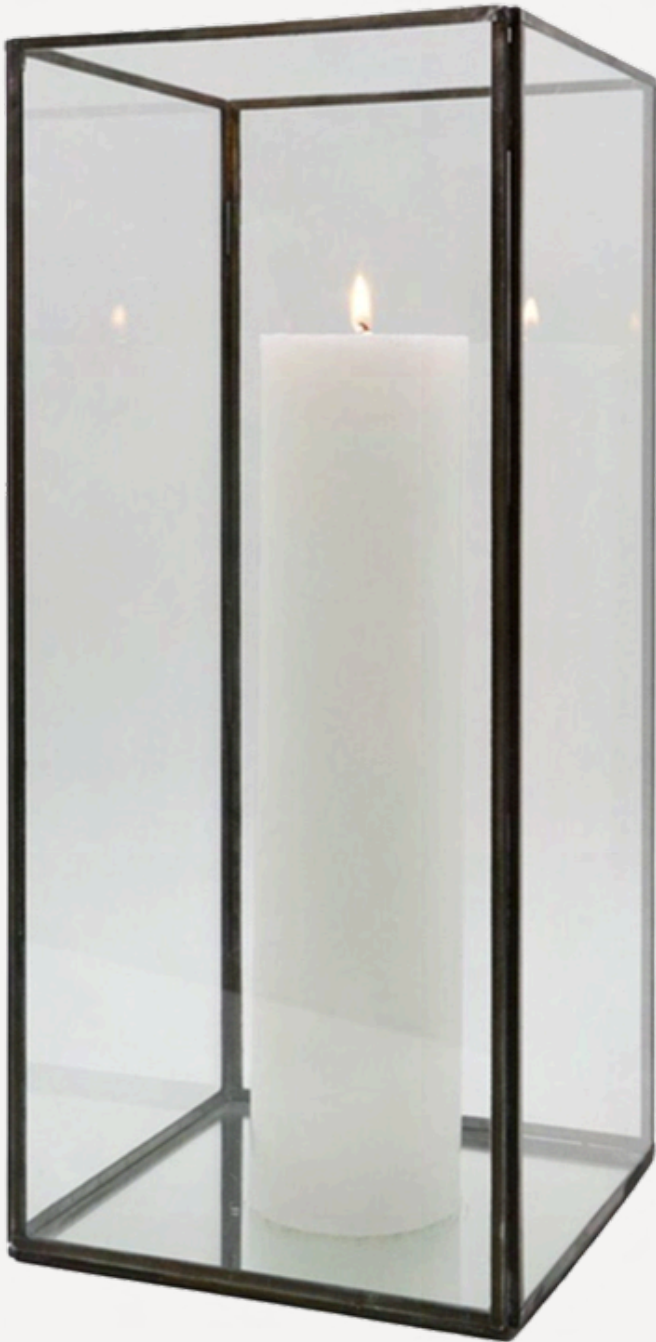

table LANTERNS

BURNT
ANTIQUÉ 16"
quantities
40