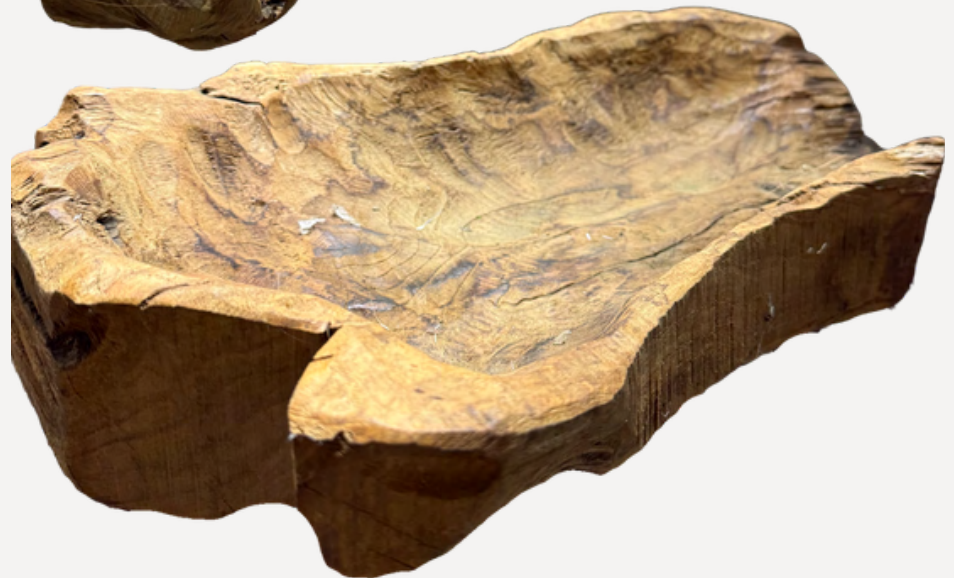

big sur WOODS