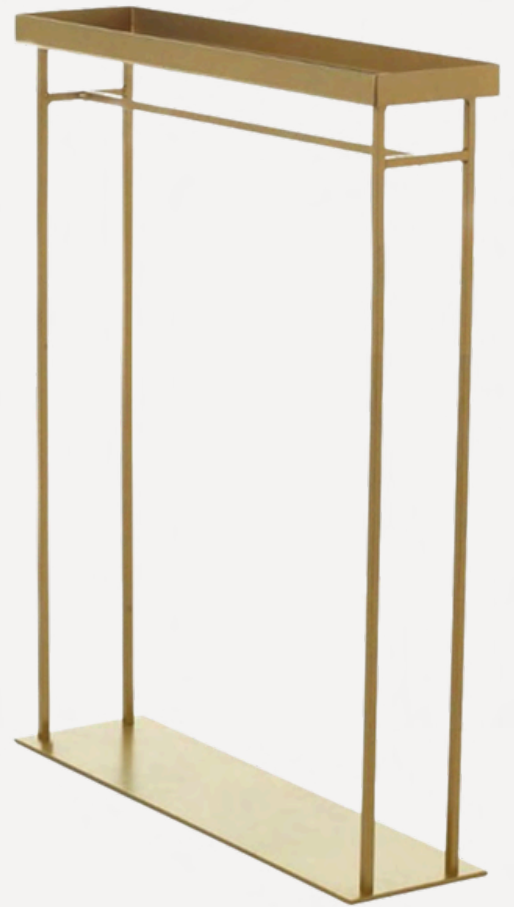

QUANTITIES: 65

accent GLASS

vintage GLASS

very limited quantities

metallic OVERSIZED

pillar + taper HOLDERS

pillar + taper HOLDERS

over 25
gorgeous color
options