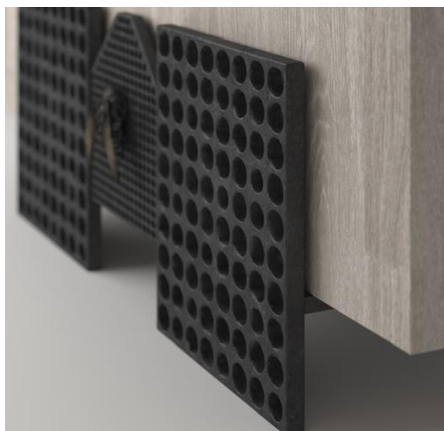

Overall Depth: 36"

Wood: Oak, Teak

Wood Finish:

- Available in all of our Oak Finishes for interior use /see Finishes and Fabrics page

- Available in two teak finishes for outdoor use /see Finishes and Fabrics page

Metal Base: Sculpted Aluminum

Metal Finish Options: Oil Rubbed Bronze or Gunmetal

Oil Rubbed Bronze

Gunmetal

scroll for detail

An emblem of transformation, rendered in material and form

The Cicada Coffee Table is an artful fusion of material contrast and symbolic meaning. Its top is offered in reclaimed wood—finished in either a bleached or aged tone—celebrating the passage of time and the beauty of renewal. The table is also available with a slab of Titanium Gold granite, finished with softly eased edges, offering a refined counterpoint to the organic language of the base.

At either end of the table, a cast cicada motif emerges as both ornament and structure, embedded within a textured frame that forms the legs of the piece. Long revered as a symbol of transformation and rebirth, the cicada lends the table its narrative depth—anchoring the design while inviting closer inspection through layered texture and sculptural detail.

Balancing artistry with function, the Cicada Coffee Table is designed as a conversation piece—grounded yet expressive, and equally at home in residential or gallery-like interiors. It is a quiet but powerful statement, exploring renewal, craftsmanship, and the enduring dialogue between nature and design.