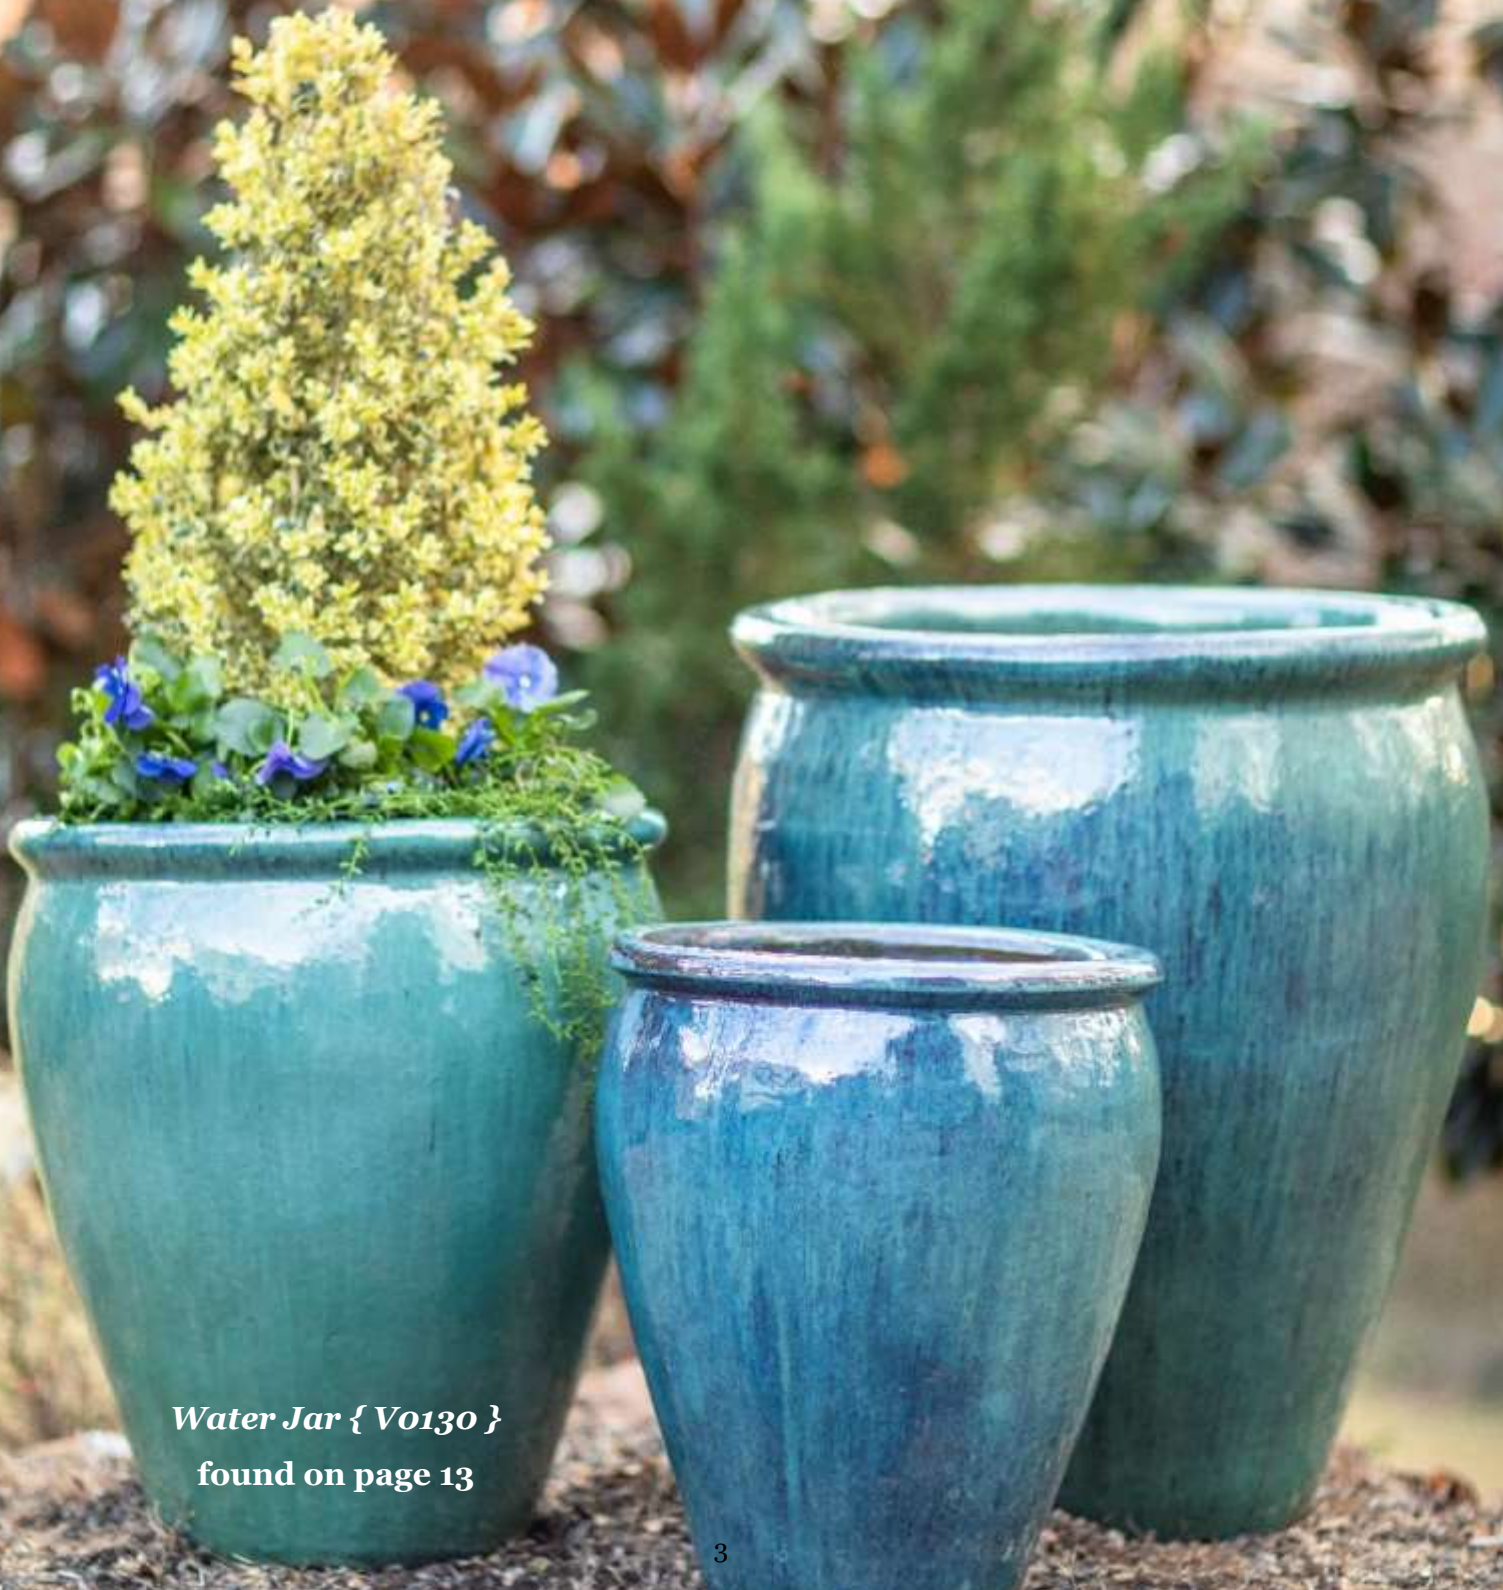

Outdoor Collection { Glazed }

Water Jar { V0130 }
found on page 13

Short Egg Planter {C0126}

Set of 3

a. 9" w x 9" h, b. 11 x 11, c. 13 x 13

Colors Available:

Blue (2 Sets), Aqua, Bronze, Mirror, White

Short Egg Planter **WITH SAUCER** {C0126-S}