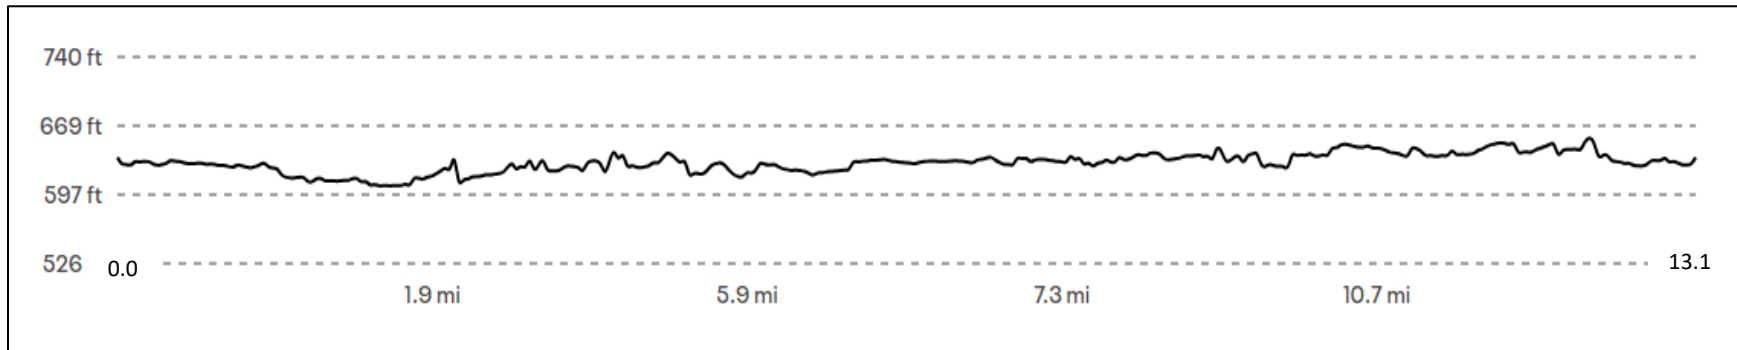

COURSE ELEVATION CHARTS

Mill Race 5K:

Mill Race Half Marathon:

Mill Race Marathon (starting at Mile 12):