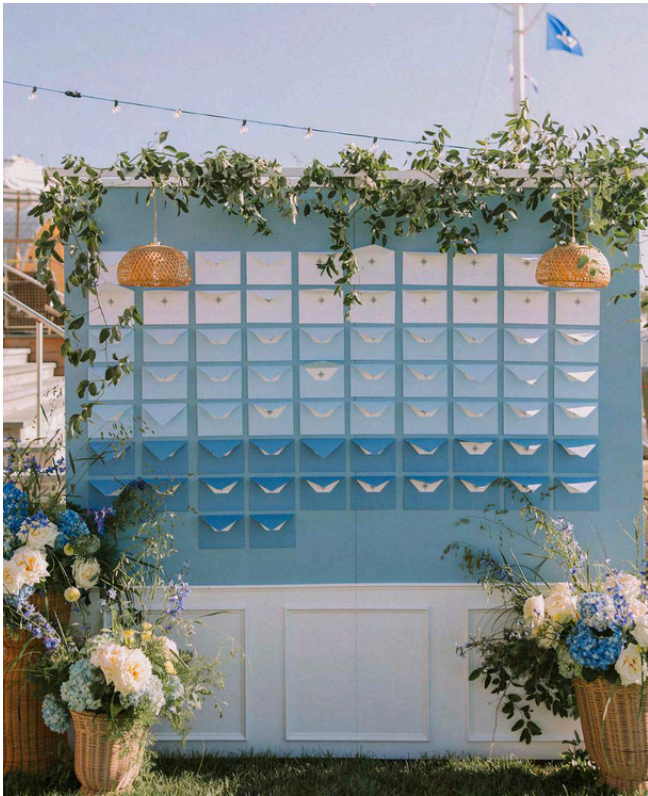

WELCOME MOMENTS

Available in different sizes