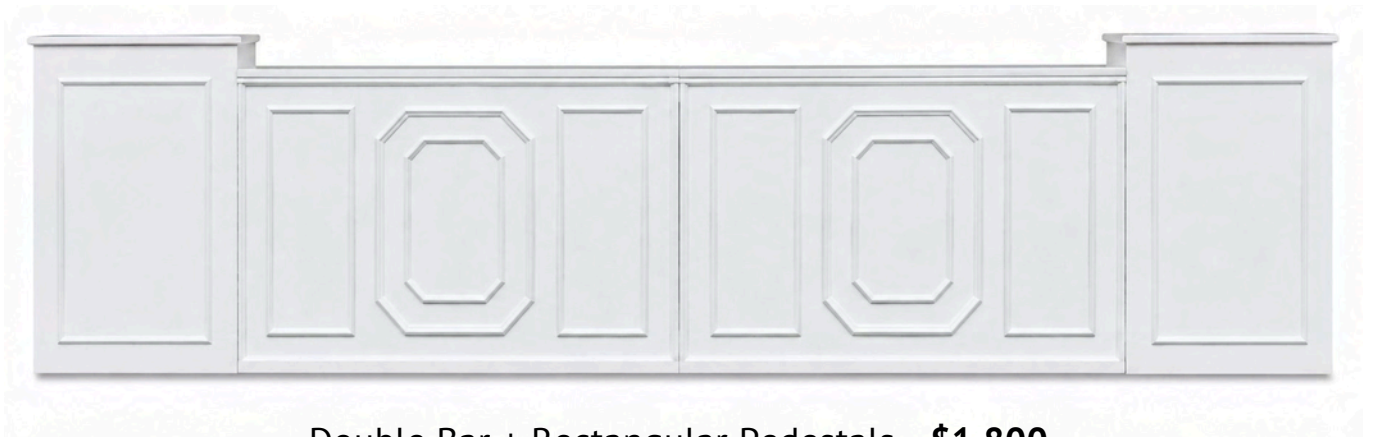

ENTERTAINING COLLECTION

BARS- MADRID COLLECTION

Statement pieces designed for modern celebrations

Single Bar Configuration - **\$575**

72"L x 32" W x 42" H

Double Bar Configuration - **\$1,150**

144" L x 32" W x 42" H

BARS & PEDESTALS

MADRID COLLECTION

Single Bar + Rectangular Pedestals - **\$1,150**

144" L x 32" W x 45" H

Double Bar + Rectangular Pedestals - **\$1,800**

18' L x 32" W x 45" H

BARS - SPECIALTY MADRID COLLECTION

U-Bar

Includes 3 Madrid Bars & 2 Pedestals - **\$2,200**

144" L x 108" W x 45" H

Center Bar

Includes 4 Madrid Bars & 4 Pedestals - **\$3,500**

144" L x 144" W x 45" H

BARS - MADRID CURVED COLLECTION

Single Bar + Curved Pedestals - **\$1,300**

14' L x 36" W x 42" H

Double Bar + Curved Pedestals - **\$1,950**

20' L x 36" W x 42" H

Curved U-Bar

Includes 3 Madrid Bars & 2 Pedestals - **\$2,500**

14' L x 10' W x 42" H

BARS- BARCELONA COLLECTION

Textured greenery panel bar designed to bring an organic texture to outdoor celebrations and tented receptions