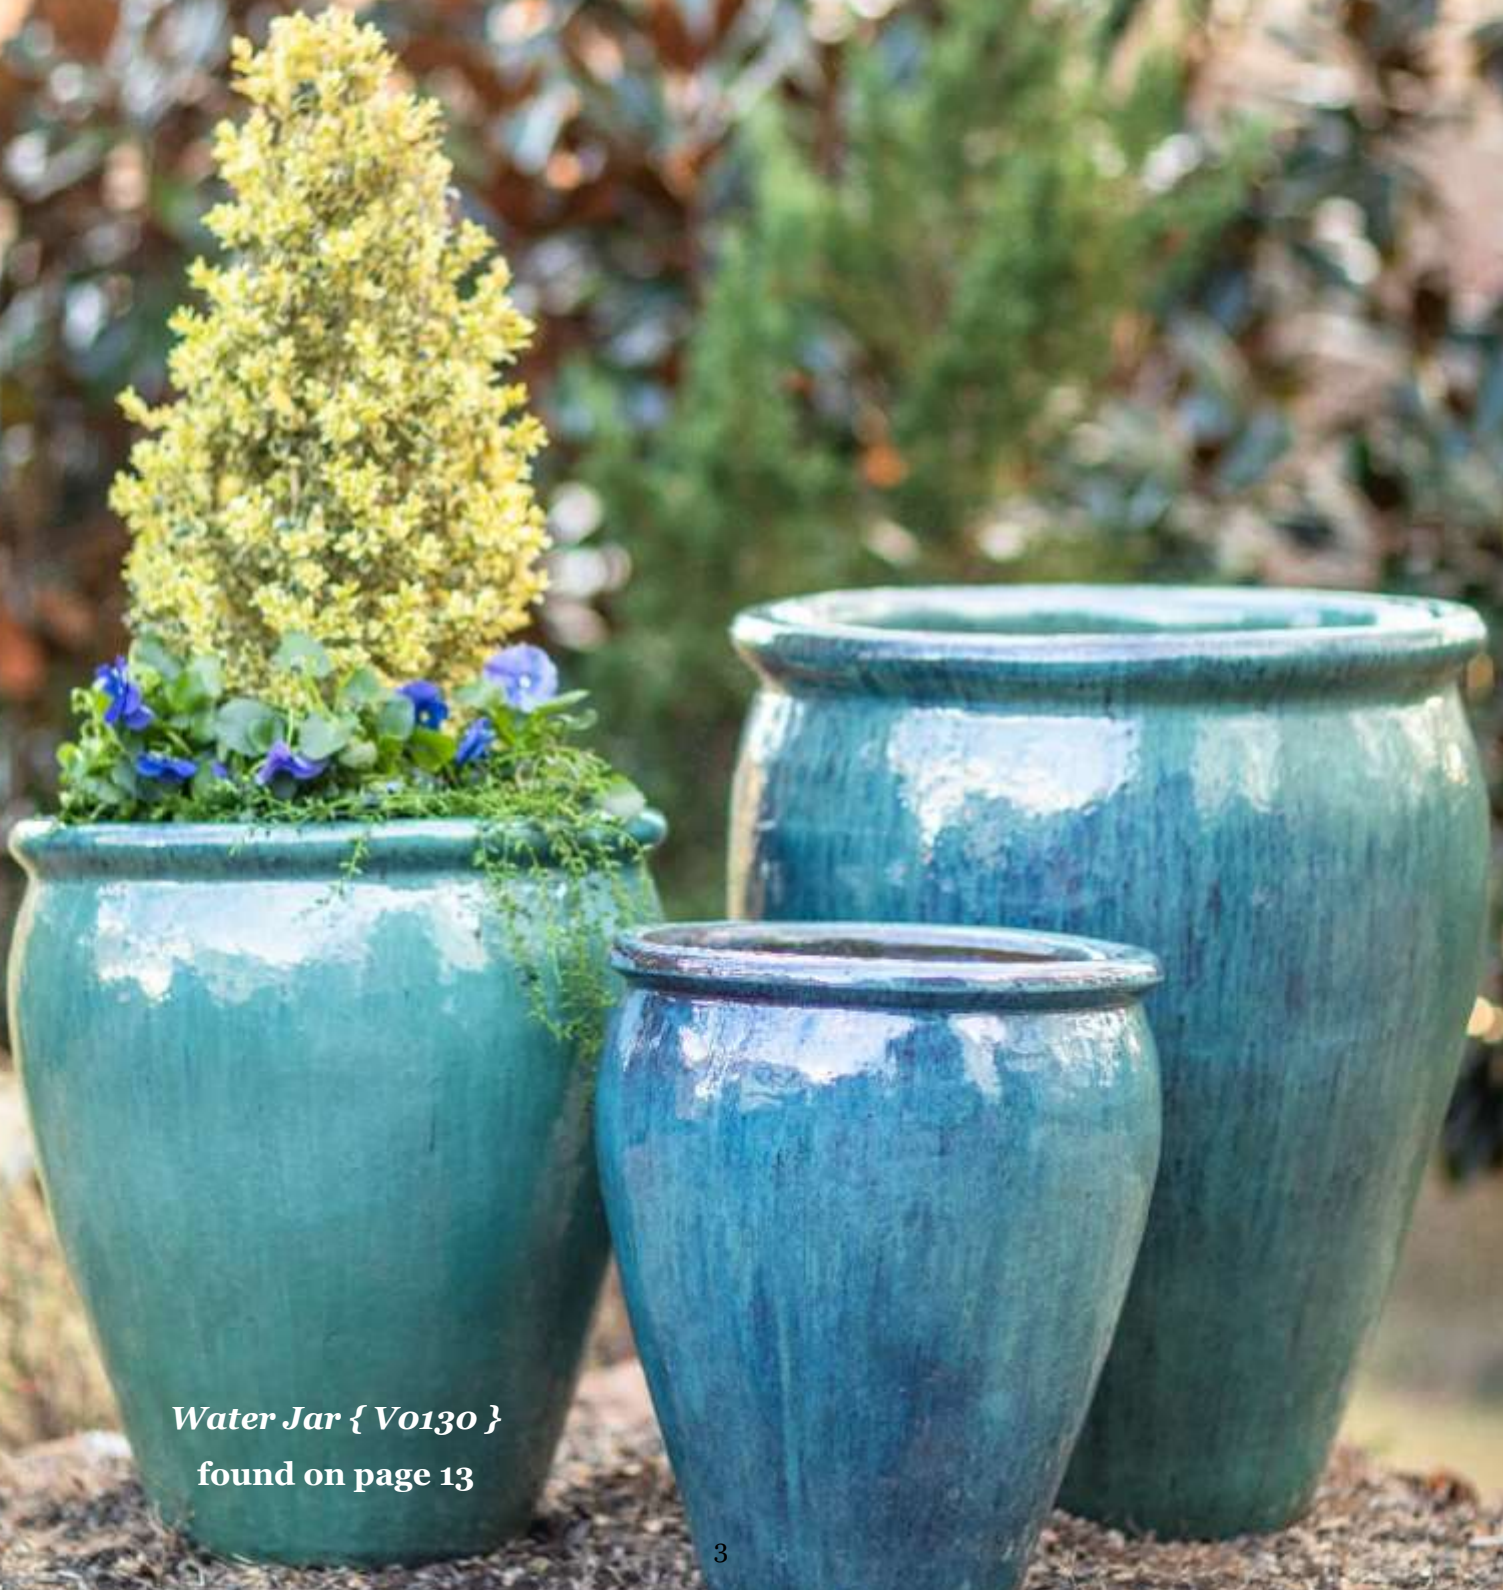

Outdoor Collection { Glazed }

Water Jar { V0130 }
found on page 13

Short Egg Planter {C0126}

Set of 3

a. 9" w x 9" h, b. 11 x 11, c. 13 x 13

Colors Available:

Blue (2 Sets), Aqua, Bronze, Mirror, White

Short Egg Planter **WITH SAUCER** {C0126-S}