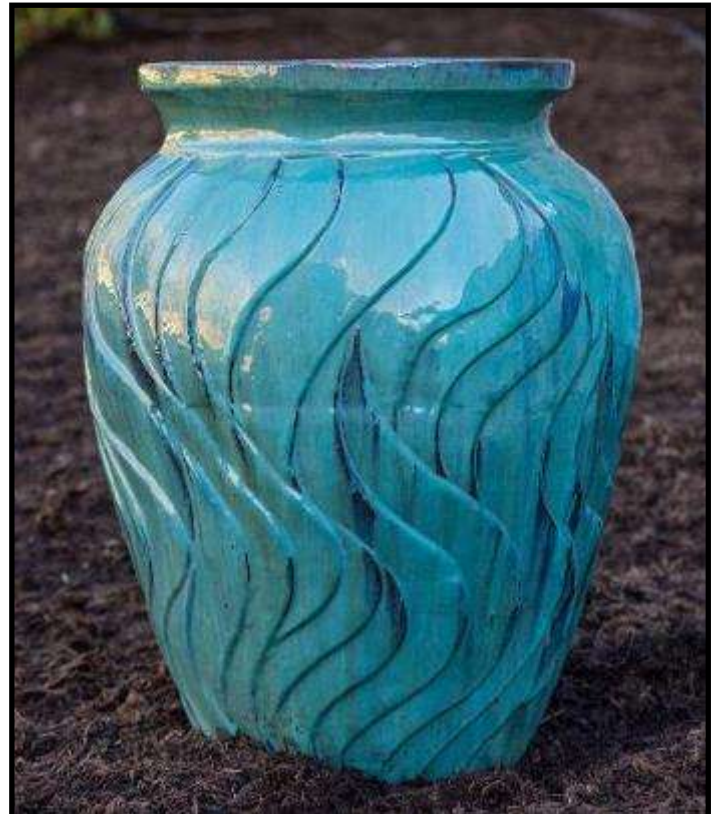

Colors Available:

Blue

Spinnaker Jar {V1068}

26”w x 36”h

Colors Available:

Bottle Green(1), Aqua

2026

Basket Planter {V1115}