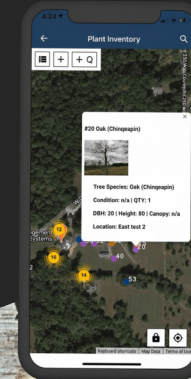

Above: Shot hole borer infestations can be controlled with tree injections and proper monitoring.